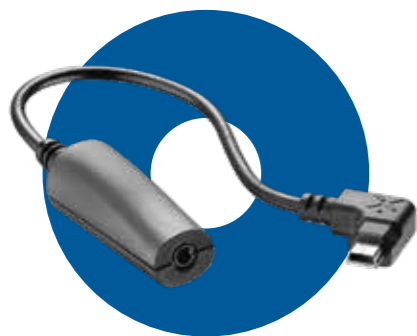

Universal kit for all helmets, compatible with Interphone Active and Connect
Micinterphof10

Microphone with flat jack for jet and modular helmets
Micboomflatsp

Microphone for jet and modular helmets
Micboomsp