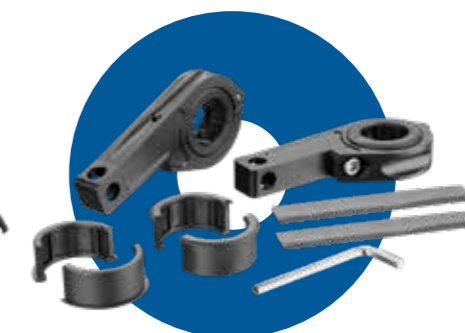

UNIVERSAL BRACKETS KIT
for tubular paramotor diameter
from 22 to 30 mm

Ledlightmountuniv