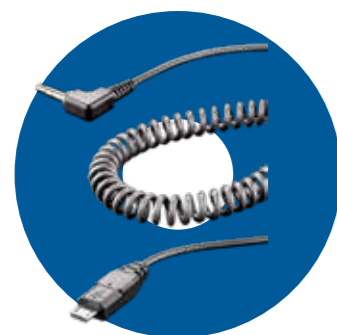

Earphone adapter 3.5 mm
Conauf6

Jack earphone adapter 3.5 mm
Interphoearbud

Universal audio kit with Data/USB - micro-USB recharge cable
Usbdatacabmicrousb

Multifunction earphone for use without helmet
Auinearf6