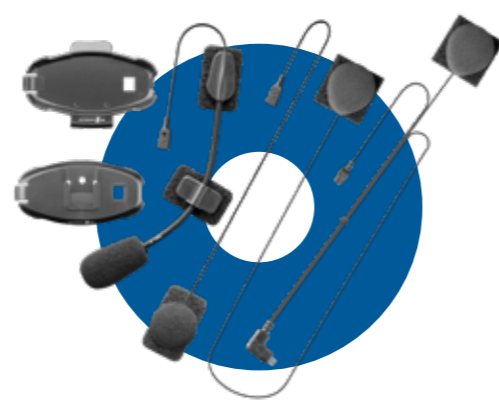

Universal kit for all helmets, compatible with Interphone Active and Connect
Micinterphof10

Microphone with flat jack for jet and modular helmets
Micboomflatsp

Microphone for jet and modular helmets
Micboomsp