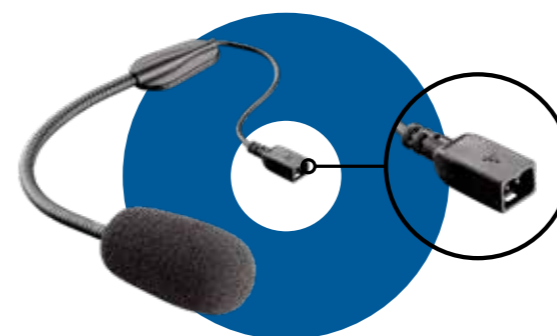

Universal kit for all helmets, compatible with Interphone Active and Connect
Micinterphof10

Microphone with flat jack for jet and modular helmets
Micboomflatsp

Microphone for jet and modular helmets
Micboomsp