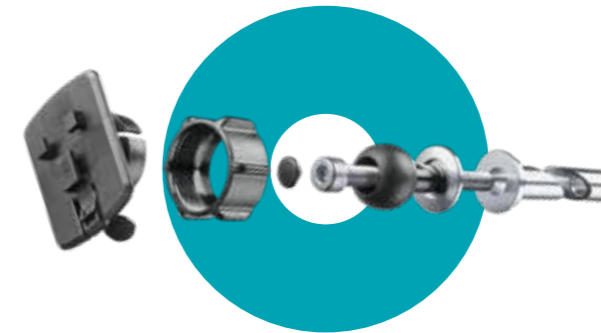

Head pipe bracket with diameter from 15 to 17.2 mm
Smsteering15

Head pipe bracket with diameter from 13.5 to 14.7 mm
Smsteering12

Head pipe bracket with diameter from 17 to 20.5 mm
Smsteering17