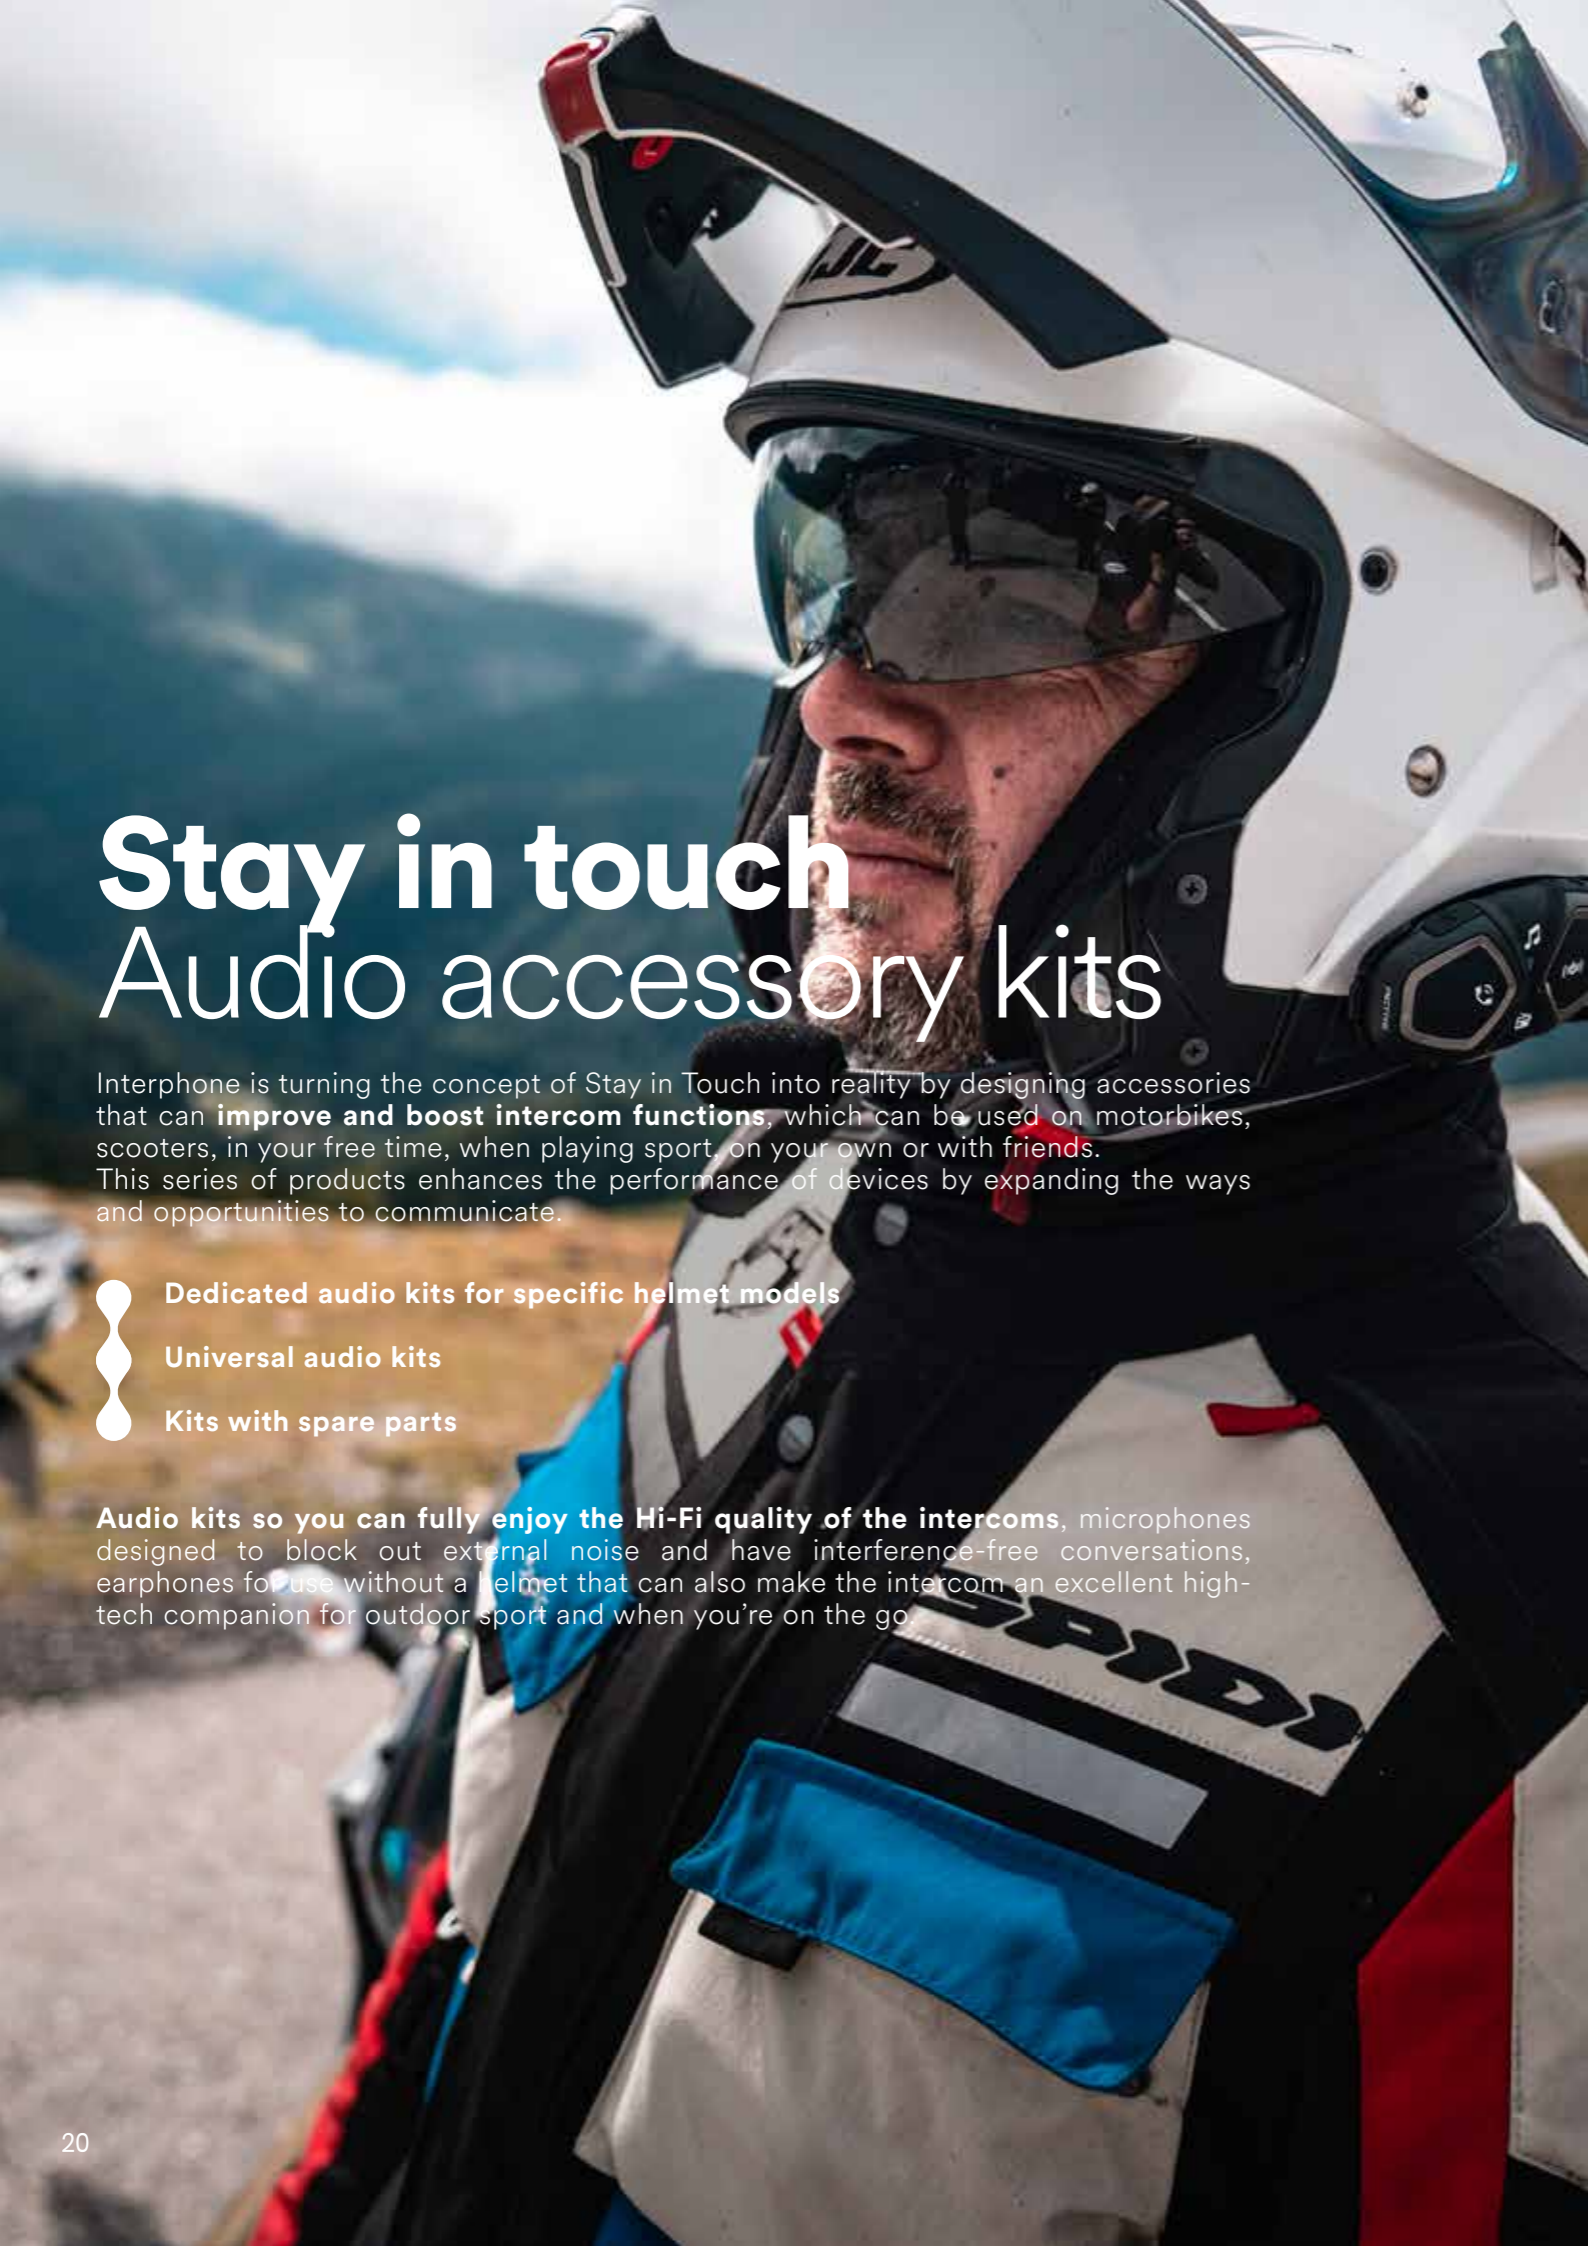

Stay in touch

Audio accessory kits

Interphone is turning the concept of Stay in Touch into reality by designing accessories that can **improve and boost intercom functions**, which can be used on motorbikes, scooters, in your free time, when playing sport, on your own or with friends. This series of products enhances the performance of devices by expanding the ways and opportunities to communicate.

- **Dedicated audio kits for specific helmet models**
- **Universal audio kits**
- **Kits with spare parts**

Audio kits so you can fully enjoy the Hi-Fi quality of the intercoms, microphones designed to block out external noise and have interference-free conversations, earphones for use without a helmet that can also make the intercom an excellent high-tech companion for outdoor sport and when you're on the go.

PRO SOUND

Accessories

Pro Sound audio kit
for Shark helmets:
Evoline, Spartan, Skwal, Vancore, Evo-One, Drak