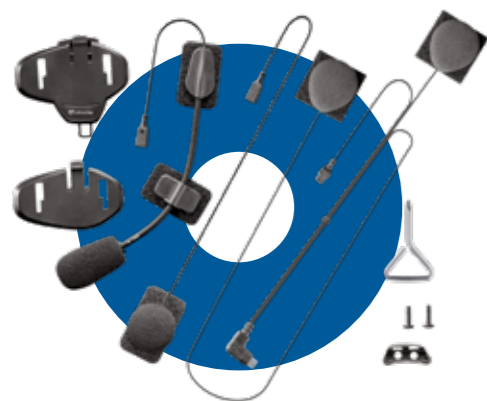

ACCESSORIES

Avant / Active / Connect / Tour / Link / Sport / Urban

Universal kit for all helmets, compatible with Interphone Avant, Tour, Sport, Link and Urban
Micinterphoflat