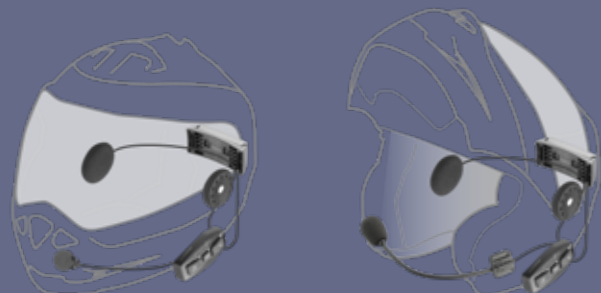

U-COM 2

One connection for all

Bluetooth® 5.0 technology and extensive compatibility with OEM system integrated in helmet, TFT and GPS

Battery duration in intercom only mode up to 12h in Bluetooth®

Connection between intercoms up to 600 m

New super-intuitive and multilingual app for maximizing the device's performance

Suitable for all helmet models

Menu with voice guide

The volume automatically adjusts to provide excellent sound quality

Smartphone connection

Listen to and share music between devices

FM/RDS radio

It can also be used when it rains
Waterproof IP67

The intercom can be updated using either a PC or Mac

Warm, immersive stereo sound

Possibility to manage the smartphone through Apple and Android voice control

Possibility to charge also during use

Driver/passenger and motorbike/motorbike communication up to 600 metres

New 32 mm HD top sound speakers

Minimal design with separate battery for excellent integration on the helmet

Conversation between intercoms with background audio of the radio/gps/music