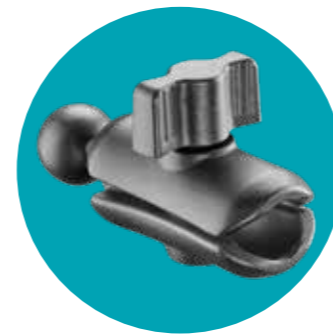

Bracket for maxi handlebar up to 50 mm in diameter
Smclip

Spare part bracket for scooters
Ssc

Riser bracket with M8 x 55/60/65 mm bolts
Smriser

Head pipe bracket with diameter from 15 to 17.2 mm
Smsteering15

Head pipe bracket with diameter from 13.5 to 14.7 mm
Smsteering12

Head pipe bracket with diameter from 17 to 20.5 mm
Smsteering17

Suction cup support for cars
Suctioncup

Spare part bracket for motorcycles
Smi

U-bracket for tubular handlebars from 14 to 30 mm in diameter
Smu

Articulated extension with clamp for Crab line supports
Smclamp

Mirror bracket for Crab line supports
Sspcrab

Adapter compatible with Crab line housings
Smadapter