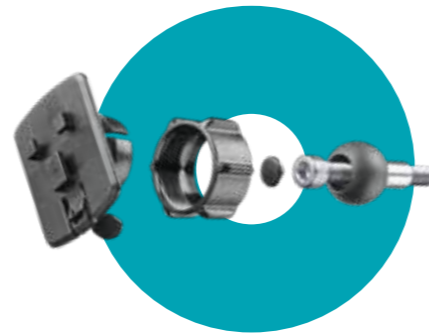

Riser bracket with M8 x 55/60/65 mm bolts
Smriser