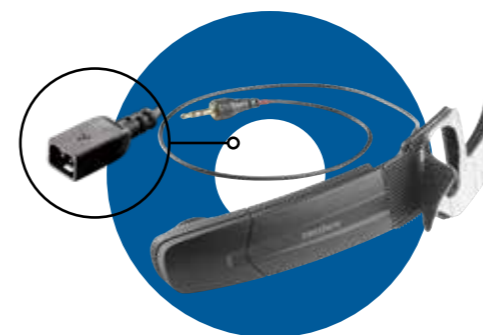

Premium Pro Sound Microphone with flat jack
Micprosoundflatsp