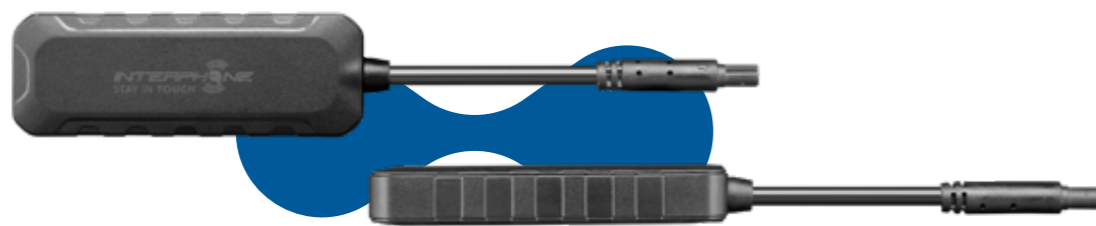

LED LIGHT

Led driving lights

Auxiliary led light kit, with ECE R112 homologation, for road use. Increase the safety and performance of your lighting system in all visibility conditions. Customize your bike by giving it a more adventure and globetrotter look. Powder-coated aluminum, 10 Watts of power and light pattern SPOT beam.

- Waterproof IP68
- Luminous flux: 990 lumen
- Water and dust resistance: IP68 degree
- Operating temperature: -40 / +145 °C
- Voltage: 9-24 V DC
- Power: 10W

Ledlight10spot