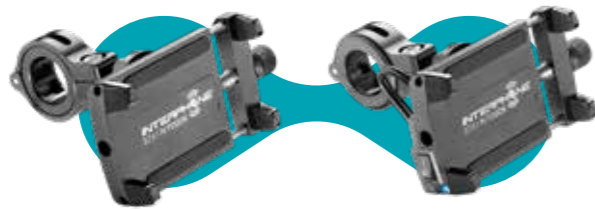

Smmotocrab
Universal

Smsmartcrab
Universal

CRAB

Ultra resistant, functional and reliable

-  Anodized aluminum smartphone holder
-  Vise-type closing system, easy and reliable
-  Use the phone together with its case
-  Suitable for diameters from 12 mm to 32 mm
-  USB port onboard, with switch to preserve motorcycle battery

Smmotoalu
Universal

Smmotoalusb
Universal

CRAB

Ultra resistant, functional and reliable

-  Anodized aluminum smartphone holder
-  Vise-type closing system, easy and reliable
-  Use the phone together with its case
-  Suitable for diameters from 12 mm to 32 mm
-  USB port onboard, with switch to preserve motorcycle battery
-  Wireless charging for compatible smartphones