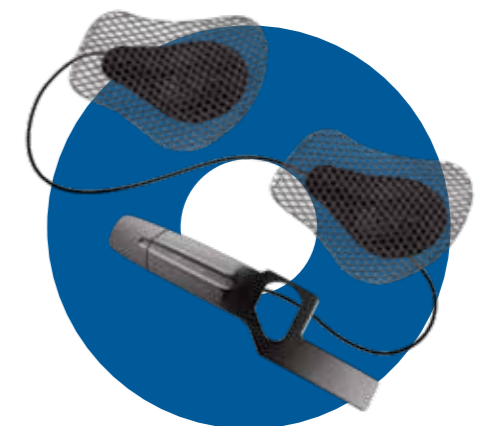

Pro Sound audio kit
for HJC helmets:
RPHA and FG series

Micinterphohjc