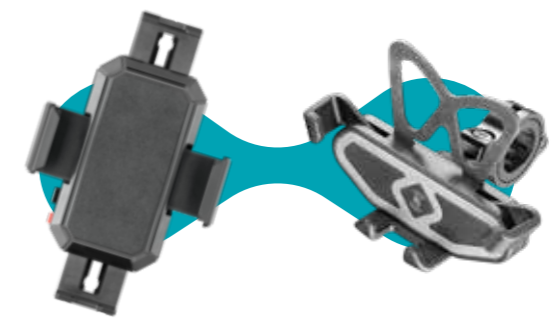

Smmasterpro
Smartphone up to 6.7"
Internal dimensions
180x100 mm

Smmaster
Smartphone up to 5.8"
Internal dimensions
160x80 mm

Smsmart65
Smartphone up to 6.5"

CRAAB

Handy and quick, ideal in the city

-  Universal motorcycle supports
-  Handy and quick, ideal in the city
-  EasyClip, rapid attachment and detachment system
-  Spider, silicone protection system
-  Can be used without removing the cover

Smmotocrab
Universal

Smsmartcrab
Universal

CRAB

Ultra resistant, functional and reliable

-  Anodized aluminum smartphone holder
-  Vise-type closing system, easy and reliable
-  Use the phone together with its case
-  Suitable for diameters from 12 mm to 32 mm
-  USB port onboard, with switch to preserve motorcycle battery