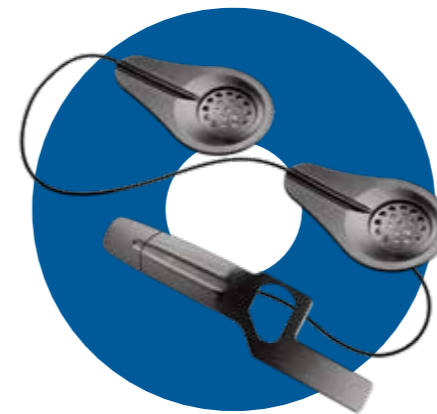

Micinterphoshark